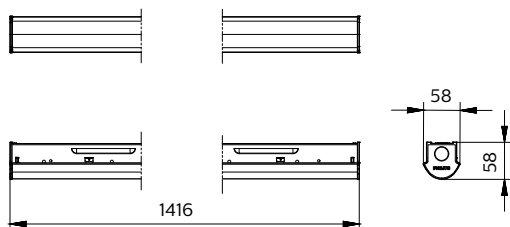

GreenPerform Batten G3 BN398C

Luminous flux tolerance	+/-10%
Initial LED luminaire efficacy	127 lm/W
Init. Corr. Color Temperature	4000 K
Init. Color Rendering Index	>80
Initial chromaticity	SDCM<5
Initial input power	68 W
Power consumption tolerance	+/-10%

Application conditions

Ambient temperature range	-20 to +40 °C

Product data

Full product code	692382863315800

Order product name	BN398C LED87/NW L1500 PSU WB
EAN/UPC - Product	6923828633158
Order code	911401586251
Numerator - Quantity Per Pack	1
Numerator - Packs per outer box	1
Material Nr. (12NC)	911401586251
Copy Net Weight (Piece)	1.999 kg

Dimensional drawing

BN398C LED87/NW L1500 PSU WB