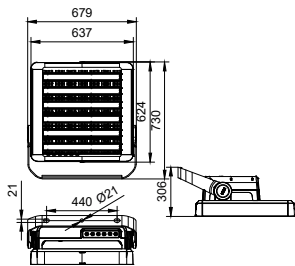

SportsStar-BVP621/BVP622/EVP622

Controls and dimming

Dimmable	Yes
----------	-----

Mechanical and housing

Housing Material	Aluminum
Optical cover/lens material	Polycarbonate
Mounting device	Mounting bracket adjustable
Optical cover/lens finish	Frosted
Overall length	680 mm
Overall width	730 mm
Overall height	307 mm
Color	White and gray

Product data

Full product code	911401595151
Order product name	BVP621 LED1028/730 900W AWB PSD GM O
Order code	911401595151
Numerator - Quantity Per Pack	1
Numerator - Packs per outer box	1
Material Nr. (12NC)	911401595151
Copy Net Weight (Piece)	35.999 kg

Dimensional drawing

BVP621 LED1028/730 900W AWB PSD GM O