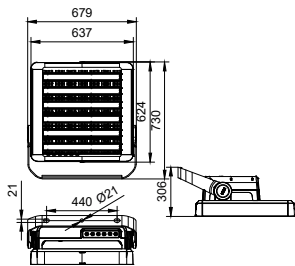

SportsStar-BVP621/BVP622/EVP622

Controls and dimming

Dimmable	Yes
----------	-----

Mechanical and housing

Housing Material	Aluminum
Optical cover/lens material	Polycarbonate
Mounting device	Mounting bracket adjustable
Optical cover/lens finish	Frosted
Overall length	680 mm
Overall width	730 mm
Overall height	307 mm
Color	White and gray

Product data

Full product code	911401595051
Order product name	BVP621 LED1028/730 900W NB PSD GM O
Order code	911401595051
Numerator - Quantity Per Pack	1
Numerator - Packs per outer box	1
Material Nr. (12NC)	911401595051
Copy Net Weight (Piece)	35.999 kg

Dimensional drawing

BVP621 LED1028/730 900W NB PSD GM O