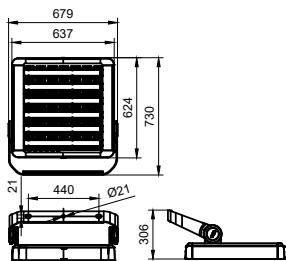

Product data

General information		Serviceability class	
Light source color	957 cool white	Class B, luminaire is equipped with some serviceable parts (when applicable): driver, control units, surge protection device, front cover and mechanical parts	
Light source replaceable	No		
Driver included	No		
Optical cover/lens type	Polycarbonate micro lens optic		
Control interface	-		
Connection	Connection unit 5-pole		
Cable	Cable 1.5 m with plug		
Protection class IEC	Safety class I		
Flammability mark	-		
CE mark	CE mark		
Light source engine type	LED		
		Light technical	
		Standard tilt angle posttop	-
		Standard tilt angle side entry	-
		Operating and electrical	
		Input Voltage	- V
		Input Frequency	- Hz

SportsStar-BVP621/BVP622/EVP622

Power Factor (Min)	0.9
Controls and dimming	
Dimmable	No
Mechanical and housing	
Housing Material	Aluminum
Optical cover/lens material	Polycarbonate
Mounting device	Mounting bracket adjustable
Optical cover/lens finish	Frosted
Overall length	680 mm
Overall width	730 mm
Overall height	307 mm
Color	White
Approval and application	
Ingress protection code	IP66 [Dust penetration-protected, jet-proof]
Mech. impact protection code	IK08 [5 J vandal-protected]
Surge Protection (Common/Differential)	-
Initial performance (IEC compliant)	
Initial luminous flux (system flux)	85000 lm

Luminous flux tolerance	+/-10%
Initial LED luminaire efficacy	94.44 lm/W
Init. Corr. Color Temperature	5700 K
Init. Color Rendering Index	>90
Initial input power	900 W
Power consumption tolerance	+/-10%
Application conditions	
Ambient temperature range	-40 to +50 °C
Product data	
Full product code	911401596851
Order product name	BVP622 LED850/957 900W S6 DMX GM O
Order code	911401596851
Numerator - Quantity Per Pack	1
Numerator - Packs per outer box	1
Material Nr. (12NC)	911401596851
Copy Net Weight (Piece)	21.999 kg

Dimensional drawing

BVP622 LED850/957 900W S6 DMX GM O