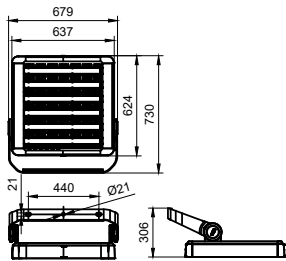

SportsStar-BVP621/BVP622/EVP622

Power Factor (Min)	0.9
Controls and dimming	
Dimmable	No
Mechanical and housing	
Housing Material	Aluminum
Optical cover/lens material	Polycarbonate
Mounting device	Mounting bracket adjustable
Optical cover/lens finish	Frosted
Overall length	680 mm
Overall width	730 mm
Overall height	307 mm
Color	White
Approval and application	
Ingress protection code	IP66 [Dust penetration-protected, jet-proof]
Mech. impact protection code	IK08 [5 J vandal-protected]
Surge Protection (Common/Differential)	-
Initial performance (IEC compliant)	
Initial luminous flux (system flux)	92200 lm

Luminous flux tolerance	+/-10%
Initial LED luminaire efficacy	102.44 lm/W
Init. Corr. Color Temperature	5700 K
Init. Color Rendering Index	>80
Initial input power	900 W
Power consumption tolerance	+/-10%
Application conditions	
Ambient temperature range	-40 to +50 °C
Product data	
Full product code	911401596351
Order product name	BVP622 LED922/857 900W S6 GM 5C O
Order code	911401596351
Numerator - Quantity Per Pack	1
Numerator - Packs per outer box	1
Material Nr. (12NC)	911401596351
Copy Net Weight (Piece)	21.999 kg

Dimensional drawing

BVP622 LED922/857 900W S6 GM 5C O