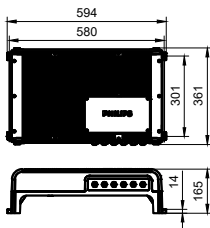

SportsStar-BVP621/BVP622/EVP622

Overall height	165 mm
Color	Dark gray

Approval and application

Ingress protection code	IP66 [Dust penetration-protected, jet-proof]
Mech. impact protection code	IK08 [5 J vandal-protected]

Initial performance (IEC compliant)

Init. Corr. Color Temperature	-
Init. Color Rendering Index	-
Initial input power	900 W
Power consumption tolerance	+/-10%

Application conditions

Ambient temperature range	-40 to +50 °C

Maximum dim level	10%

Product data

Full product code	911401597151
Order product name	EVP622 IP66 900W 220-240V PSC GM 5C O
Order code	911401597151
Numerator - Quantity Per Pack	1
Numerator - Packs per outer box	1
Material Nr. (12NC)	911401597151
Net Weight (Piece)	13.999 kg

Dimensional drawing

EVP622 IP66 900W 220-240V PSC GM 5C O