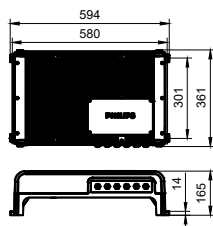

SportsStar-BVP621/BVP622/EVP622

Overall height	165 mm
Color	Dark gray

Approval and application

Ingress protection code	IP66 [Dust penetration-protected, jet-proof]
Mech. impact protection code	IK08 [5 J vandal-protected]

Initial performance (IEC compliant)

Init. Corr. Color Temperature	- K
Init. Color Rendering Index	-
Initial input power	900 W
Power consumption tolerance	+/-10%

Application conditions

Ambient temperature range	-40 to +50 °C

Maximum dim level	10%

Product data

Full product code	911401597151
Order product name	EVP622 IP66 900W 220-240V PSC GM 5C O
Order code	911401597151
Numerator - Quantity Per Pack	1
Numerator - Packs per outer box	1
Material Nr. (12NC)	911401597151
Copy Net Weight (Piece)	13.999 kg

Dimensional drawing

EVP622 IP66 900W 220-240V PSC GM 5C O