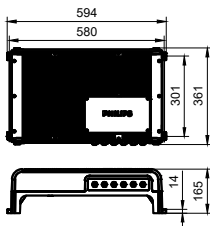

SportsStar-BVP621/BVP622/EVP622

Overall height	165 mm
Color	Dark gray

Approval and application

Ingress protection code	IP66 [Dust penetration-protected, jet-proof]
Mech. impact protection code	IK08 [5 J vandal-protected]

Initial performance (IEC compliant)

Init. Corr. Color Temperature	-
Init. Color Rendering Index	-
Initial input power	900 W
Power consumption tolerance	+/-10%

Application conditions

Ambient temperature range	-40 to +50 °C

Maximum dim level	10%

Product data

Full product code	911401597051
Order product name	EVP622 IP66 900W 220-240V PSD GM 5C O
Order code	911401597051
Numerator - Quantity Per Pack	1
Numerator - Packs per outer box	1
Material Nr. (12NC)	911401597051
Net Weight (Piece)	13.999 kg

Dimensional drawing

EVP622 IP66 900W 220-240V PSD GM 5C O