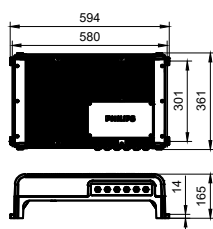

SportsStar-BVP621/BVP622/EVP622

Overall height	165 mm
Color	Dark gray

Approval and application

Ingress protection code	IP66 [Dust penetration-protected, jet-proof]
Mech. impact protection code	IK08 [5 J vandal-protected]

Initial performance (IEC compliant)

Init. Corr. Color Temperature	- K
Init. Color Rendering Index	-
Initial input power	900 W
Power consumption tolerance	+/-10%

Application conditions

Ambient temperature range	-40 to +50 °C

Maximum dim level	10%

Product data

Full product code	911401597051
Order product name	EVP622 IP66 900W 220-240V PSD GM 5C O
Order code	911401597051
Numerator - Quantity Per Pack	1
Numerator - Packs per outer box	1
Material Nr. (12NC)	911401597051
Copy Net Weight (Piece)	13.999 kg

Dimensional drawing

EVP622 IP66 900W 220-240V PSD GM 5C O