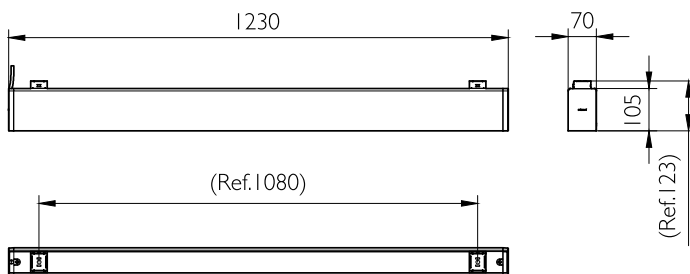

SlimBalance

Inrush time	280 ms
Power Factor (Min)	0.95

Controls and dimming

Dimmable	No

Mechanical and housing

Housing Material	Metal
Reflector material	-
Optic material	Polycarbonate
Optical cover/lens material	Polycarbonate
Fixation material	Steel
Optical cover/lens finish	Opal
Overall length	1230 mm
Overall width	70 mm
Overall height	105 mm
Color	Silver

Approval and application

Ingress protection code	IP20 [Finger-protected]
Mech. impact protection code	IK03 [0.3 J]

Initial performance (IEC compliant)

Initial luminous flux (system flux)	2800 lm
Luminous flux tolerance	+/-10%

Initial LED luminaire efficacy	107.69 lm/W
Init. Corr. Color Temperature	4000 K
Init. Color Rendering Index	>80
Initial chromaticity	(0.38, 0.38) SDCM< 3 (upright< 4)
Initial input power	26 W
Power consumption tolerance	+/-10%

Over time performance (IEC compliant)

Median useful life L70B50	50000 h

Application conditions

Ambient temperature range	-20 to +40 °C
Maximum dim level	Not applicable

Product data

Full product code	911401528741
Order product name	SP550P LED28S 840 L120 PSU SI SQ
Order code	911401528741
Numerator - Quantity Per Pack	1
Numerator - Packs per outer box	2
Material Nr. (12NC)	911401528741
Copy Net Weight (Piece)	3.300 kg

Dimensional drawing

SP550P LED28S 840 L120 PSU SI SQ