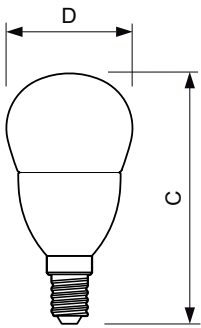

B22 B38 CL

B15 B38 Clear

B22 P48 CL

E27 B38 CL

E14 P50 Clear

MASTER LED candles and lusters

Dimensional drawing

Product	C	D
MASTER LEDcandle DT 6-40W B15 B38 CL	113 mm	38 mm

Product	D	C
MASTER LEDcandle DT 8-60W B40 E14 827 CL	40 mm	127 mm

Product	D	C
MAS LEDlustre DT 4-25W E14 P48 CL	48 mm	95 mm
MAS LEDlustre DT 6-40W E14 P48 CL	48 mm	95 mm

Product	D	C
MASTER LEDcandle DT 6-40W E27 B38 CL	38 mm	112 mm

MASTER LED candles and lusters

Dimensional drawing

Product	D	C
MASTER LEDcandle DT 6-40W B22 B38 CL	38 mm	111 mm
MASTER LEDcandle DT 4-25W B22 B38 CL	38 mm	111 mm

Product	D	C
MASTER LEDcandle DT 4-25W E14 BA38 CL	38 mm	129 mm
MASTER LEDcandle DT 6-40W E14 BA38 CL	38 mm	129 mm