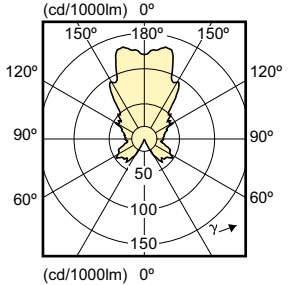

MASTER LED candles and lusters