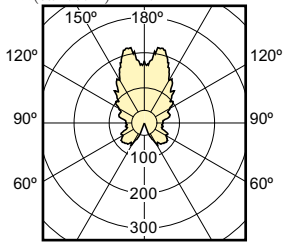

MASTER LED candles and lusters