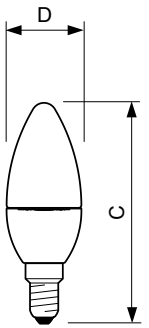

B22 B38 CL

B15 B38 Clear

B22 P48 CL

E27 B38 CL

E14 P50 Clear

MASTER LED candles and lusters

Dimensional drawing

Product	C	D
MASTER LEDcandle DT 6-40W B15 B38 CL	113 mm	38 mm

Product	D	C
MASTER LEDcandle DT 8-60W B40 E14 827 CL	40 mm	127 mm

Product	D	C
MAS LEDlustre DT 4-25W E14 P48 CL	48 mm	95 mm
MAS LEDlustre DT 6-40W E14 P48 CL	48 mm	95 mm

Product	D	C
MASTER LEDcandle DT 6-40W E27 B38 CL	38 mm	112 mm

MASTER LED candles and lusters

Dimensional drawing

Product	D	C
MASTER LEDcandle DT 6-40W B22 B38 CL	38 mm	111 mm
MASTER LEDcandle DT 4-25W B22 B38 CL	38 mm	111 mm

Product	D	C
MASTER LEDcandle DT 4-25W E14 BA38 CL	38 mm	129 mm
MASTER LEDcandle DT 6-40W E14 BA38 CL	38 mm	129 mm