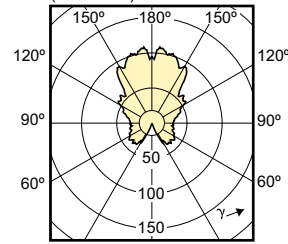

MASTER LED candles and lusters