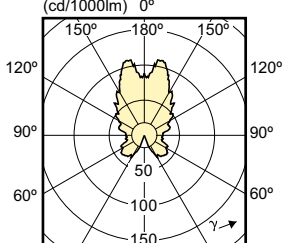

MASTER LED candles and lusters