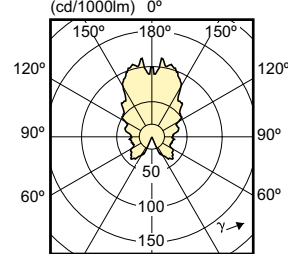

MASTER LED candles and lusters