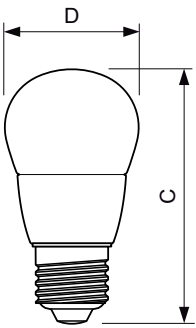

B22 B38 CL

B15 B38 Clear

B22 P48 CL

E27 B38 CL

E14 P50 Clear

MASTER LED candles and lusters

Dimensional drawing

Product	C	D
MASTER LEDcandle DT 6-40W B15 B38 CL	113 mm	38 mm

Product	D	C
MASTER LEDcandle DT 8-60W B40 E14 827 CL	40 mm	127 mm

Product	D	C
MAS LEDlustre DT 4-25W E14 P48 CL	48 mm	95 mm
MAS LEDlustre DT 6-40W E14 P48 CL	48 mm	95 mm

Product	D	C
MASTER LEDcandle DT 6-40W E27 B38 CL	38 mm	112 mm

MASTER LED candles and lusters

Dimensional drawing

Product	D	C
MASTER LEDcandle DT 6-40W B22 B38 CL	38 mm	111 mm
MASTER LEDcandle DT 4-25W B22 B38 CL	38 mm	111 mm

Product	D	C
MASTER LEDcandle DT 4-25W E14 BA38 CL	38 mm	129 mm
MASTER LEDcandle DT 6-40W E14 BA38 CL	38 mm	129 mm

MASTER LED candles and lusters

Dimensional drawing

Product	D	C
MAS LEDlustre DT 6-40W B22 P48 CL	48 mm	92 mm

Product	D	C
MAS LEDlustre DT 8-60W P50 E14 827 CL	50 mm	111 mm

Approval and Application

Energy Efficiency Label (EEL) A+