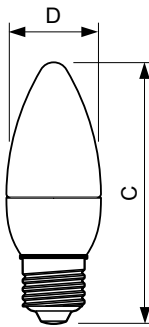

B22 B38 CL

B15 B38 Clear

B22 P48 CL

E27 B38 CL

E14 P50 Clear

MASTER LED candles and lusters

Dimensional drawing

Product	C	D
MASTER LEDcandle DT 6-40W B15 B38 CL	113 mm	38 mm

Product	D	C
MASTER LEDcandle DT 8-60W B40 E14 827 CL	40 mm	127 mm

Product	D	C
MAS LEDlustre DT 4-25W E14 P48 CL	48 mm	95 mm
MAS LEDlustre DT 6-40W E14 P48 CL	48 mm	95 mm

Product	D	C
MASTER LEDcandle DT 6-40W E27 B38 CL	38 mm	112 mm

MASTER LED candles and lusters

Dimensional drawing

Product	D	C
MASTER LEDcandle DT 6-40W B22 B38 CL	38 mm	111 mm
MASTER LEDcandle DT 4-25W B22 B38 CL	38 mm	111 mm

Product	D	C
MASTER LEDcandle DT 4-25W E14 BA38 CL	38 mm	129 mm
MASTER LEDcandle DT 6-40W E14 BA38 CL	38 mm	129 mm