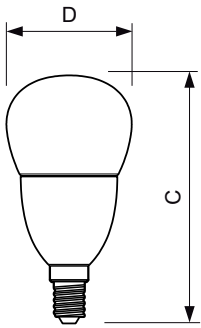

B22 B38 CL

B15 B38 Clear

B22 P48 CL

E27 B38 CL

E14 P50 Clear

MASTER LED candles and lusters

Dimensional drawing

Product	C	D
MASTER LEDcandle DT 6-40W B15 B38 CL	113 mm	38 mm

MASTER LED candles and lusters

Dimensional drawing

Product	D	C
MASTER LEDcandle DT 6-40W B22 B38 CL	38 mm	111 mm
MASTER LEDcandle DT 4-25W B22 B38 CL	38 mm	111 mm

Product	D	C
MASTER LEDcandle DT 4-25W E14 BA38 CL	38 mm	129 mm
MASTER LEDcandle DT 6-40W E14 BA38 CL	38 mm	129 mm

Product	D	C
MAS LEDlustre DT 6-40W E27 P48 CL	48 mm	93 mm
MAS LEDlustre DT 4-25W E27 P48 CL	48 mm	93 mm

Product	D	C
MASTER LEDcandle DT 4-25W E14 B38 CL_AP	38 mm	113 mm
MASTER LEDcandle DT 4-25W E14 B38 CL	38 mm	113 mm
MASTER LEDcandle DT 6-40W E14 B38 CL	38 mm	113 mm

MASTER LED candles and lusters

Dimensional drawing

Product	D	C
MAS LEDlustre DT 6-40W B22 P48 CL	48 mm	92 mm

Product	D	C
MAS LEDlustre DT 8-60W P50 E14 827 CL	50 mm	111 mm

Approval and Application

Energy Efficiency Label (EEL) A+