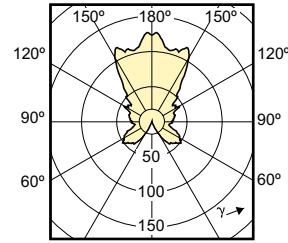

MASTER LED candles and lusters