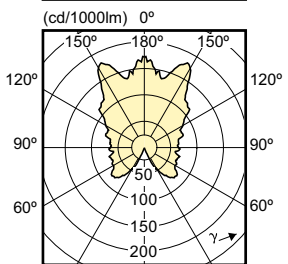

MASTER LED candles and lusters