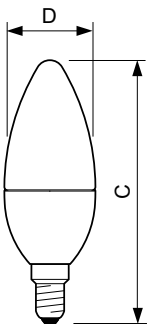

B22 B38 CL

B15 B38 Clear

B22 P48 CL

E27 B38 CL

E14 P50 Clear

MASTER LED candles and lusters

Dimensional drawing

Product	C	D
MASTER LEDcandle DT 6-40W B15 B38 CL	113 mm	38 mm

Product	D	C
MASTER LEDcandle DT 8-60W B40 E14 827 CL	40 mm	127 mm

Product	D	C
MAS LEDlustre DT 4-25W E14 P48 CL	48 mm	95 mm
MAS LEDlustre DT 6-40W E14 P48 CL	48 mm	95 mm

Product	D	C
MASTER LEDcandle DT 6-40W E27 B38 CL	38 mm	112 mm

MASTER LED candles and lusters

Dimensional drawing

Product	D	C
MASTER LEDcandle DT 6-40W B22 B38 CL	38 mm	111 mm
MASTER LEDcandle DT 4-25W B22 B38 CL	38 mm	111 mm

Product	D	C
MASTER LEDcandle DT 4-25W E14 BA38 CL	38 mm	129 mm
MASTER LEDcandle DT 6-40W E14 BA38 CL	38 mm	129 mm