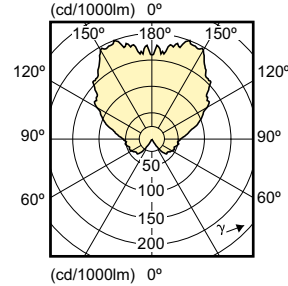

MASTER LED candles and lusters