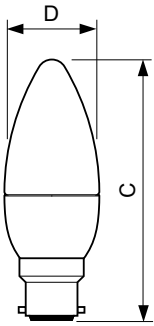

B22 B38 CL

B15 B38 Clear

B22 P48 CL

E27 B38 CL

E14 P50 Clear

MASTER LED candles and lusters

Dimensional drawing

Product	C	D
MASTER LEDcandle DT 6-40W B15 B38 CL	113 mm	38 mm

Product	D	C
MASTER LEDcandle DT 8-60W B40 E14 827 CL	40 mm	127 mm

Product	D	C
MAS LEDlustre DT 4-25W E14 P48 CL	48 mm	95 mm
MAS LEDlustre DT 6-40W E14 P48 CL	48 mm	95 mm

Product	D	C
MASTER LEDcandle DT 6-40W E27 B38 CL	38 mm	112 mm

MASTER LED candles and lusters

Dimensional drawing

Product	D	C
MASTER LEDcandle DT 6-40W B22 B38 CL	38 mm	111 mm
MASTER LEDcandle DT 4-25W B22 B38 CL	38 mm	111 mm

Product	D	C
MASTER LEDcandle DT 4-25W E14 BA38 CL	38 mm	129 mm
MASTER LEDcandle DT 6-40W E14 BA38 CL	38 mm	129 mm