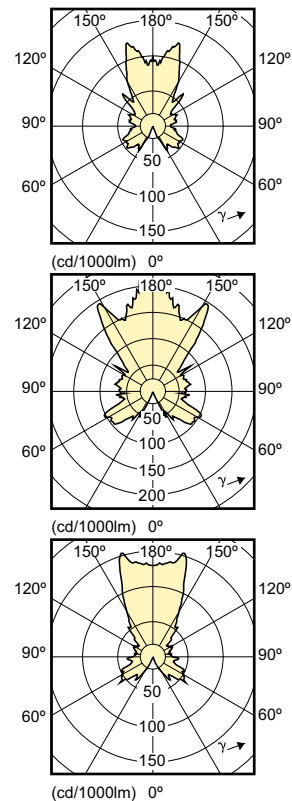

Order Code	Full Product Name	Bulb Shape
929001140102	MAS LEDlustre DT 4-25W E27 P48 CL	P48
929001140702	MAS LEDlustre DT 6-40W E27 P48 CL	P48
929001140202	MASTER LEDcandle DT 4-25W B22 B38 CL	B38
929001140802	MASTER LEDcandle DT 6-40W B22 B38 CL	B38
929001140302	MASTER LEDcandle DT 6-40W B15 B38 CL	B38
929001157302	MAS LEDlustre DT 6-40W B22 P48 CL	P48
929001157902	MASTER LEDcandle DT 6-40W E27 B38 CL	B38
929001211902	MAS LEDlustre DT 8-60W P50 E14 827 CL	P50

Temperature

Order Code	Full Product Name	T-Case Maximum (Nom)
929001139802	MASTER LEDcandle DT 4-25W E14 B38 CL	85 °C
929001139808	MASTER LEDcandle DT 4-25W E14 B38 CL_AP	85 °C
929001140402	MASTER LEDcandle DT 6-40W E14 B38 CL	95 °C
929001211702	MASTER LEDcandle DT 8-60W B40 E14 827 CL	95 °C
929001139902	MASTER LEDcandle DT 4-25W E14 BA38 CL	85 °C
929001140502	MASTER LEDcandle DT 6-40W E14 BA38 CL	95 °C
929001140002	MAS LEDlustre DT 4-25W E14 P48 CL	85 °C
929001140602	MAS LEDlustre DT 6-40W E14 P48 CL	95 °C
929001140102	MAS LEDlustre DT 4-25W E27 P48 CL	85 °C
929001140702	MAS LEDlustre DT 6-40W E27 P48 CL	95 °C
929001140202	MASTER LEDcandle DT 4-25W B22 B38 CL	85 °C
929001140802	MASTER LEDcandle DT 6-40W B22 B38 CL	95 °C
929001140302	MASTER LEDcandle DT 6-40W B15 B38 CL	95 °C
929001157302	MAS LEDlustre DT 6-40W B22 P48 CL	95 °C
929001157902	MASTER LEDcandle DT 6-40W E27 B38 CL	95 °C
929001211902	MAS LEDlustre DT 8-60W P50 E14 827 CL	95 °C