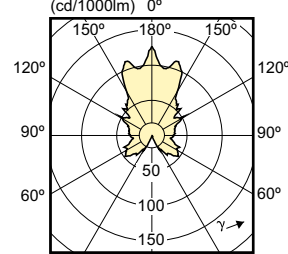

MASTER LED candles and lusters