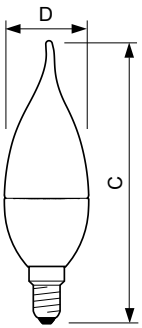

B22 B38 CL

B15 B38 Clear

B22 P48 CL

E27 B38 CL

E14 P50 Clear

MASTER LED candles and lusters

Dimensional drawing

Product	C	D
MASTER LEDcandle DT 6-40W B15 B38 CL	113 mm	38 mm

Product	D	C
MASTER LEDcandle DT 8-60W B40 E14 827 CL	40 mm	127 mm

Product	D	C
MAS LEDlustre DT 4-25W E14 P48 CL	48 mm	95 mm
MAS LEDlustre DT 6-40W E14 P48 CL	48 mm	95 mm

Product	D	C
MASTER LEDcandle DT 6-40W E27 B38 CL	38 mm	112 mm

MASTER LED candles and lusters

Dimensional drawing

Product	D	C
MASTER LEDcandle DT 6-40W B22 B38 CL	38 mm	111 mm
MASTER LEDcandle DT 4-25W B22 B38 CL	38 mm	111 mm

Product	D	C
MASTER LEDcandle DT 4-25W E14 BA38 CL	38 mm	129 mm
MASTER LEDcandle DT 6-40W E14 BA38 CL	38 mm	129 mm