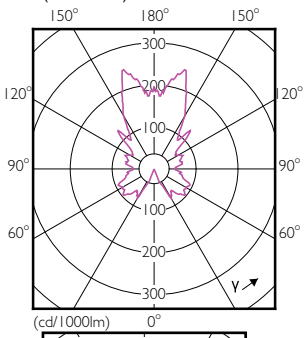

MASTER LED candles and lusters