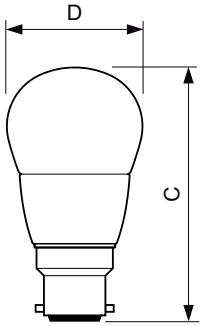

B22 B38 CL

B15 B38 Clear

B22 P48 CL

E27 B38 CL

E14 P50 Clear

MASTER LED candles and lusters

Dimensional drawing

Product	C	D
MASTER LEDcandle DT 6-40W B15 B38 CL	113 mm	38 mm

MASTER LED candles and lusters

Dimensional drawing

Product	D	C
MASTER LEDcandle DT 6-40W B22 B38 CL	38 mm	111 mm
MASTER LEDcandle DT 4-25W B22 B38 CL	38 mm	111 mm

Product	D	C
MASTER LEDcandle DT 4-25W E14 BA38 CL	38 mm	129 mm
MASTER LEDcandle DT 6-40W E14 BA38 CL	38 mm	129 mm

Product	D	C
MAS LEDlustre DT 6-40W E27 P48 CL	48 mm	93 mm
MAS LEDlustre DT 4-25W E27 P48 CL	48 mm	93 mm

Product	D	C
MASTER LEDcandle DT 4-25W E14 B38 CL_AP	38 mm	113 mm
MASTER LEDcandle DT 4-25W E14 B38 CL	38 mm	113 mm
MASTER LEDcandle DT 6-40W E14 B38 CL	38 mm	113 mm

MASTER LED candles and lusters

Dimensional drawing

Product	D	C
MAS LEDlustre DT 6-40W B22 P48 CL	48 mm	92 mm

Product	D	C
MAS LEDlustre DT 8-60W P50 E14 827 CL	50 mm	111 mm

Approval and Application

Energy Efficiency Label (EEL) A+