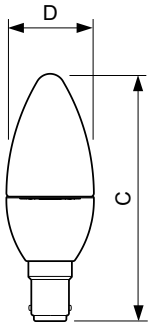

B22 B38 CL

B15 B38 Clear

B22 P48 CL

E27 B38 CL

E14 P50 Clear

MASTER LED candles and lusters

Dimensional drawing

Product	C	D
MASTER LEDcandle DT 6-40W B15 B38 CL	113 mm	38 mm

Product	D	C
MASTER LEDcandle DT 8-60W B40 E14 827 CL	40 mm	127 mm

Product	D	C
MAS LEDlustre DT 4-25W E14 P48 CL	48 mm	95 mm
MAS LEDlustre DT 6-40W E14 P48 CL	48 mm	95 mm

Product	D	C
MASTER LEDcandle DT 6-40W E27 B38 CL	38 mm	112 mm

MASTER LED candles and lusters

Dimensional drawing

Product	D	C
MASTER LEDcandle DT 6-40W B22 B38 CL	38 mm	111 mm
MASTER LEDcandle DT 4-25W B22 B38 CL	38 mm	111 mm

Product	D	C
MASTER LEDcandle DT 4-25W E14 BA38 CL	38 mm	129 mm
MASTER LEDcandle DT 6-40W E14 BA38 CL	38 mm	129 mm