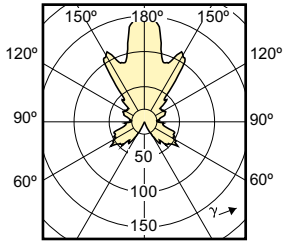

MASTER LED candles and lusters