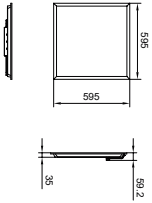

GreenPerform Direct LED Panel

Initial performance (IEC compliant)

Initial luminous flux (system flux)	3800 lm
Luminous flux tolerance	+/-10%
Initial LED luminaire efficacy	110 lm/W
Init. Corr. Color Temperature	4000 K
Init. Color Rendering Index	>80
Initial input power	35 W
Power consumption tolerance	+/-10%

Application conditions

Ambient temperature range	-20 to +40 °C

Product data

Full product code	692382864383699
Order product name	RC099V G2 LED38/840 PSU W60L60
EAN/UPC - Product	6923828643836
Order code	911401700733
Numerator - Quantity Per Pack	1
Numerator - Packs per outer box	4
Material Nr. (12NC)	911401700733
Copy Net Weight (Piece)	1.800 kg

Dimensional drawing

RC099V G2 LED38/840 PSU W60L60