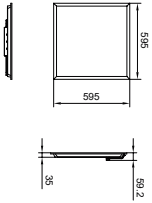

GreenPerform Direct LED Panel

Initial performance (IEC compliant)

Initial luminous flux (system flux)	5000 lm
Luminous flux tolerance	+/-10%
Initial LED luminaire efficacy	110 lm/W
Init. Corr. Color Temperature	6500 K
Init. Color Rendering Index	>80
Initial input power	45 W
Power consumption tolerance	+/-10%

Application conditions

Ambient temperature range	-20 to +40 °C

Product data

Full product code	692382864366999
Order product name	RC099V G2 LED50/865 PSU W60L120 OC
EAN/UPC - Product	6923828643669
Order code	911401700903
Numerator - Quantity Per Pack	1
Numerator - Packs per outer box	2
Material Nr. (12NC)	911401700903
Copy Net Weight (Piece)	4.100 kg

Dimensional drawing

RC099V G2 LED50/865 PSU W60L120 OC