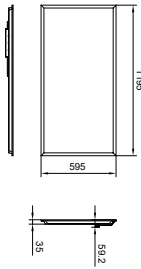

GreenPerform Direct LED Panel

Initial performance (IEC compliant)

Initial luminous flux (system flux)	5400 lm
Luminous flux tolerance	+/-10%
Initial LED luminaire efficacy	120 lm/W
Init. Corr. Color Temperature	5000 K
Init. Color Rendering Index	>80
Initial input power	45 W
Power consumption tolerance	+/-10%

Application conditions

Ambient temperature range	-20 to +40 °C

Product data

Full product code	692382864376899
Order product name	RC099V G2 LED54/850 PSU W60L120
EAN/UPC - Product	6923828643768
Order code	911401700803
Numerator - Quantity Per Pack	1
Numerator - Packs per outer box	2
Material Nr. (12NC)	911401700803
Copy Net Weight (Piece)	3.800 kg

Dimensional drawing

RC099V G2 LED54/850 PSU W60L120