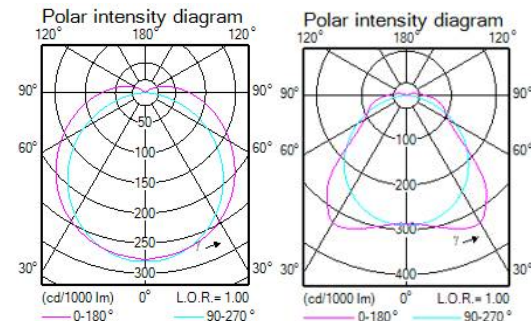

GreenPerform G3

Lumen output	8000lm (Multiple lumens with different optics)
System efficacy Ave.	Up to 140lm/W
Optics	wide beam
Dimension	0.6m, 1.2m, 1.5m
Mounting options	Surface mounted, suspended
Wiring options	waterproof external connector option
SDCM	
Driver	3
Emergency light	Replaceable - Wireless driver for IAI
Lifetime	Emergency light – 3 hours (Available from Europe factory) 50,000hours L70 Ta 25° C