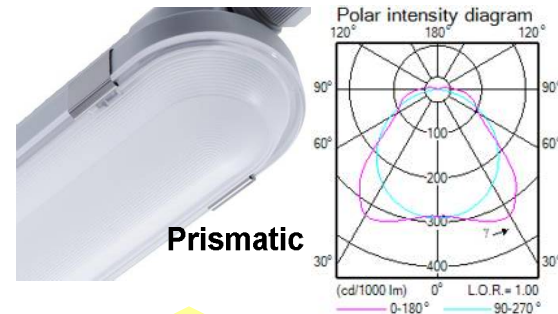

Wide beam

- More illuminance in vertical
- Better glaring control