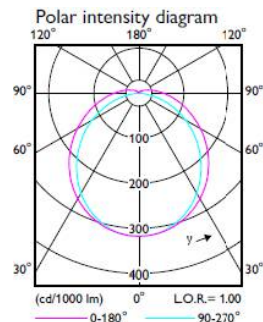

GreenPerform Waterproof G3 Vs G2

GreenPerform

Lumen output	1000lm, 2000lm, 4000lm, 5400lm
System efficacy Ave.	
Optics	Lambertian
Dimension	0.6m, 1.2m, 1.5m
Mounting options	Surface mounted, suspended
Wiring options	Through wiring, middle wiring, terminal block
SDCM	
Driver	
Emergency light	
Lifetime	50,000hours L70 Ta 25° C