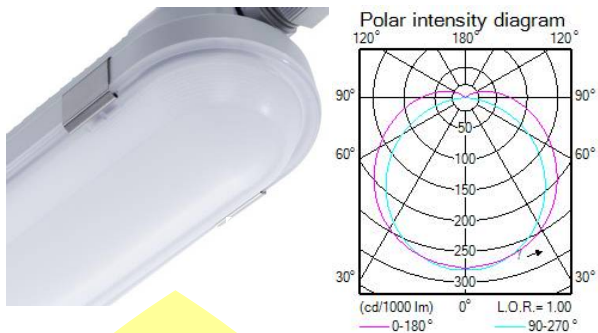

Lighting application

Lambertian for general lighting