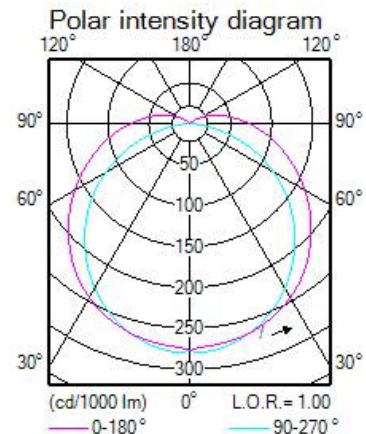

WT198C LED57S PSU PCO L1500