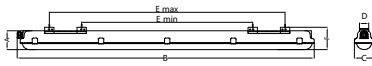

GreenPerform Waterproof G3

Init. Corr. Color Temperature	4000 K
Init. Color Rendering Index	>80
Initial input power	14.7 W
Power consumption tolerance	+/-10%

Application conditions

Ambient temperature range	-20 to +45 °C

Product data

Order product name	WT198X LED19S/840 L1 S PCO L600

Order code	911401572091
Numerator - Quantity Per Pack	1
Numerator - Packs per outer box	9
Material Nr. (12NC)	911401572091
Net Weight (Piece)	0.790 kg

Dimensional drawing

Type	Dimensions (mm)						Nr. Of Clips
	A	B	C	D	E min	E max	
L600		665			388	512	6
L1200	76	1325	80	38	538	1062	10
L1500		1515			838	1362	12

WT198X LED19S/840 L1 S PCO L600