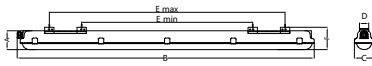

GreenPerform Waterproof G3

Init. Corr. Color Temperature	6500 K
Init. Color Rendering Index	>80
Initial input power	14.7 W
Power consumption tolerance	+/-10%

Application conditions

Ambient temperature range	-20 to +45 °C

Product data

Order product name	WT198X LED19S/865 L1 W PCO L600

Order code	911401553002
Numerator - Quantity Per Pack	1
Numerator - Packs per outer box	9
Material Nr. (12NC)	911401553002
Net Weight (Piece)	0.790 kg

Dimensional drawing

Type	Dimensions (mm)						Nr. Of Clips	
	A	B	C	D	E min	E max		F
L600		665			388	512	6	
L1200	76	1325	80	38	538	1062	10	
L1500		1515			638	1362	12	

WT198X LED19S/865 L1 W PCO L600