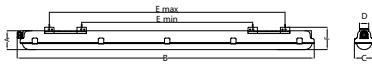

GreenPerform Waterproof G3

Init. Corr. Color Temperature	4000 K
Init. Color Rendering Index	>80
Initial input power	14.7 W
Power consumption tolerance	+/-10%

Application conditions

Ambient temperature range	-20 to +45 °C

Product data

Order product name	WT198X LED20S/840 L1 S L600

Order code	911401571091
Numerator - Quantity Per Pack	1
Numerator - Packs per outer box	9
Material Nr. (12NC)	911401571091
Net Weight (Piece)	0.790 kg

Dimensional drawing

WT198X LED20S/840 L1 S L600