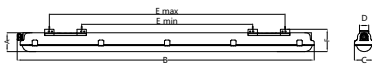

GreenPerform Waterproof G3

Init. Corr. Color Temperature	4000 K
Init. Color Rendering Index	>80
Initial input power	14.7 W
Power consumption tolerance	+/-10%

Application conditions

Ambient temperature range	-20 to +45 °C

Product data

Order product name	WT198X LED20S/840 L1 W L600

Order code	911401551502
Numerator - Quantity Per Pack	1
Numerator - Packs per outer box	9
Material Nr. (12NC)	911401551502
Net Weight (Piece)	0.790 kg

Dimensional drawing

Type	Dimensions (mm)						No. of LEDs
	A	B	C	D	E min	E max	
1090	76	205	80	33	33	512	5
1100	76	215	80	33	33	562	6
1100	76	215	80	33	33	562	12

WT198X LED20S/840 L1 W L600