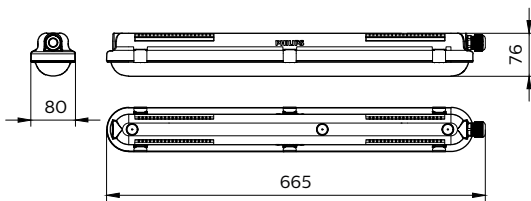

GreenPerform Waterproof G3

Initial performance (IEC compliant)

Initial luminous flux (system flux)	2000 lm
Luminous flux tolerance	+/-10%
Initial LED luminaire efficacy	125 lm/W
Init. Corr. Color Temperature	4000 K
Init. Color Rendering Index	>80
Initial chromaticity	(0.3742,0.3698) SDCM<3
Initial input power	16 W
Power consumption tolerance	+/-10%

Application conditions

Ambient temperature range	-20 to +45 °C

Product data

Order product name	WT198X LED20S/840 WIA L600
Order code	911401549981
Numerator - Quantity Per Pack	1
Numerator - Packs per outer box	9
Material Nr. (12NC)	911401549981
Copy Net Weight (Piece)	0.790 kg

Dimensional drawing

WT198X LED20S/840 WIA L600