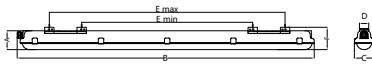

GreenPerform Waterproof G3

Init. Corr. Color Temperature	6500 K
Init. Color Rendering Index	>80
Initial input power	18.8 W
Power consumption tolerance	+/-10%

Application conditions

Ambient temperature range	-20 to +45 °C

Product data

Order product name	WT198X LED26S/865 L1 W PCO L1200

Order code	911401553102
Numerator - Quantity Per Pack	1
Numerator - Packs per outer box	9
Material Nr. (12NC)	911401553102
Net Weight (Piece)	1.390 kg

Dimensional drawing

Type	Dimensions (mm)						Nr. Of Clips	
	A	B	C	D	E min	E max		F
1600		665			388	512	6	
11200	76	1215	80	38	538	1062	10	
11500		1515			838	1362	12	

WT198X LED26S/865 L1 W PCO L1200