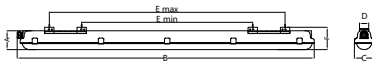

GreenPerform Waterproof G3

Init. Corr. Color Temperature	4000 K
Init. Color Rendering Index	>80
Initial input power	18.8 W
Power consumption tolerance	+/-10%

Application conditions

Ambient temperature range	-20 to +45 °C

Product data

Order product name	WT198X LED27S/840 L1 W L1200

Order code	911401551602
Numerator - Quantity Per Pack	1
Numerator - Packs per outer box	9
Material Nr. (12NC)	911401551602
Net Weight (Piece)	1.390 kg

Dimensional drawing

Type	Dimensions (mm)						No. clips
	A	B	C	D	E max	E min	
1090	76	205	80	33	33	512	5
1100	76	215	80	33	33	562	5
1150	76	215	80	33	33	562	12

WT198X LED27S/840 L1 W L1200