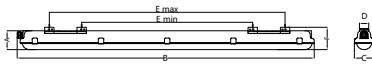

GreenPerform Waterproof G3

Init. Corr. Color Temperature	6500 K
Init. Color Rendering Index	>80
Initial input power	28.9 W
Power consumption tolerance	+/-10%

Application conditions

Ambient temperature range	-20 to +45 °C

Product data

Order product name	WT198X LED38S/865 L1 W PCO L1200

Order code	911401553202
Numerator - Quantity Per Pack	1
Numerator - Packs per outer box	9
Material Nr. (12NC)	911401553202
Net Weight (Piece)	1.390 kg

Dimensional drawing

Type	Dimensions (mm)						Nr. Of Clips
	A	B	C	D	f min	f max	
1600		665			388	512	6
11200	76	1215	80	38	538	1062	10
11500		1515			838	1362	12

WT198X LED38S/865 L1 W PCO L1200