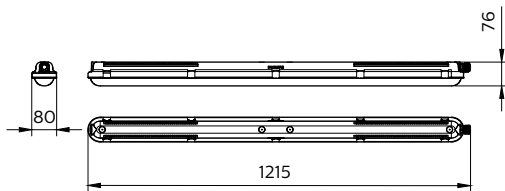

GreenPerform Waterproof G3

Initial performance (IEC compliant)

Initial luminous flux (system flux)	4000 lm
Luminous flux tolerance	+/-10%
Initial LED luminaire efficacy	133 lm/W
Init. Corr. Color Temperature	4000 K
Init. Color Rendering Index	>80
Initial chromaticity	(0.3742,0.3698) SDCM<3
Initial input power	30 W
Power consumption tolerance	+/-10%

Application conditions

Ambient temperature range	-20 to +45 °C

Product data

Order product name	WT198X LED40S/840 WIA L1200
Order code	911401550181
Numerator - Quantity Per Pack	1
Numerator - Packs per outer box	9
Material Nr. (12NC)	911401550181
Copy Net Weight (Piece)	1.390 kg

Dimensional drawing

WT198X LED40S/840 WIA L1200