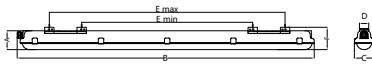

GreenPerform Waterproof G3

Init. Corr. Color Temperature	6500 K
Init. Color Rendering Index	>80
Initial input power	28.9 W
Power consumption tolerance	+/-10%

Application conditions

Ambient temperature range	-20 to +45 °C

Product data

Order product name	WT198X LED40S/865 L1 W L1200

Order code	911401552202
Numerator - Quantity Per Pack	1
Numerator - Packs per outer box	9
Material Nr. (12NC)	911401552202
Net Weight (Piece)	1.390 kg

Dimensional drawing

Type	Dimensions (mm)						Nr. Of Clips	
	A	B	C	D	E min	E max		F
1600		665			388	512	6	
11200	76	1215	80	38	538	1062	10	
11500		1515			838	1362	12	

WT198X LED40S/865 L1 W L1200