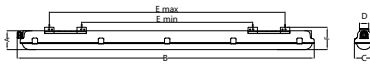

GreenPerform Waterproof G3

Init. Corr. Color Temperature	4000 K
Init. Color Rendering Index	>80
Initial input power	43.6 W
Power consumption tolerance	+/-10%

Application conditions

Ambient temperature range	-20 to +45 °C

Product data

Order product name	WT198X LED57S/840 L1 W PCO L1500

Order code	911401552802
Numerator - Quantity Per Pack	1
Numerator - Packs per outer box	9
Material Nr. (12NC)	911401552802
Net Weight (Piece)	1.690 kg

Dimensional drawing

WT198X LED57S/840 L1 W PCO L1500