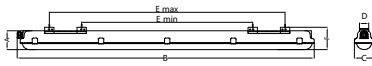

GreenPerform Waterproof G3

Init. Corr. Color Temperature	6500 K
Init. Color Rendering Index	>80
Initial input power	43.6 W
Power consumption tolerance	+/-10%

Application conditions

Ambient temperature range	-20 to +45 °C

Product data

Order product name	WT198X LED57S/865 L1 W PCO L1500

Order code	911401553302
Numerator - Quantity Per Pack	1
Numerator - Packs per outer box	9
Material Nr. (12NC)	911401553302
Net Weight (Piece)	1.690 kg

Dimensional drawing

Type	Dimensions (mm)						Nr. Of Clips	
	A	B	C	D	E min	E max		F
1600		665			388	512	6	
11200	76	1215	80	38	538	1062	10	
11500		1515			838	1362	12	

WT198X LED57S/865 L1 W PCO L1500