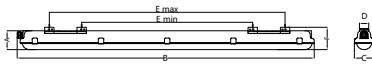

GreenPerform Waterproof G3

Init. Corr. Color Temperature	4000 K
Init. Color Rendering Index	>80
Initial input power	43.6 W
Power consumption tolerance	+/-10%

Application conditions

Ambient temperature range	-20 to +45 °C

Product data

Order product name	WT198X LED60S/840 L1 W L1500

Order code	911401551802
Numerator - Quantity Per Pack	1
Numerator - Packs per outer box	9
Material Nr. (12NC)	911401551802
Net Weight (Piece)	1.690 kg

Dimensional drawing

Type	Dimensions (mm)						Nr. Of Clips	
	A	B	C	D	E min	E max		F
1600		665			388	512	6	
11200	76	1215	80	38	538	1062	10	
11500		1515			838	1362	12	

WT198X LED60S/840 L1 W L1500