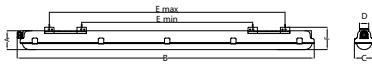

GreenPerform Waterproof G3

Init. Corr. Color Temperature	6500 K
Init. Color Rendering Index	>80
Initial input power	43.6 W
Power consumption tolerance	+/-10%

Application conditions

Ambient temperature range	-20 to +45 °C

Product data

Order product name	WT198X LED60S/865 L1 S L1500

Order code	911401571891
Numerator - Quantity Per Pack	1
Numerator - Packs per outer box	9
Material Nr. (12NC)	911401571891
Net Weight (Piece)	1.690 kg

Dimensional drawing

WT198X LED60S/865 L1 S L1500