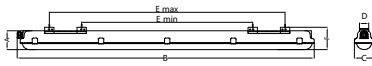

GreenPerform Waterproof G3

Init. Corr. Color Temperature	4000 K
Init. Color Rendering Index	>80
Initial input power	59.1 W
Power consumption tolerance	+/-10%

Application conditions

Ambient temperature range	-20 to +45 °C

Product data

Order product name	WT198X LED77S/840 L1 S PCO L1500

Order code	911401572491
Numerator - Quantity Per Pack	1
Numerator - Packs per outer box	9
Material Nr. (12NC)	911401572491
Net Weight (Piece)	1.690 kg

Dimensional drawing

WT198X LED77S/840 L1 S PCO L1500