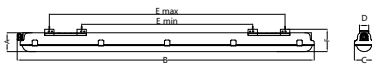

GreenPerform Waterproof G3

Init. Corr. Color Temperature	6500 K
Init. Color Rendering Index	>80
Initial input power	59.1 W
Power consumption tolerance	+/-10%

Application conditions

Ambient temperature range	-20 to +45 °C

Product data

Order product name	WT198X LED77S/865 L1 S PCO L1500

Order code	911401572991
Numerator - Quantity Per Pack	1
Numerator - Packs per outer box	9
Material Nr. (12NC)	911401572991
Net Weight (Piece)	1.690 kg

Dimensional drawing

WT198X LED77S/865 L1 S PCO L1500