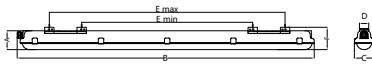

GreenPerform Waterproof G3

Init. Corr. Color Temperature	6500 K
Init. Color Rendering Index	>80
Initial input power	59.1 W
Power consumption tolerance	+/-10%

Application conditions

Ambient temperature range	-20 to +45 °C

Product data

Order product name	WT198X LED77S/865 L1 W PCO L1500

Order code	911401553402
Numerator - Quantity Per Pack	1
Numerator - Packs per outer box	9
Material Nr. (12NC)	911401553402
Net Weight (Piece)	1.690 kg

Dimensional drawing

WT198X LED77S/865 L1 W PCO L1500