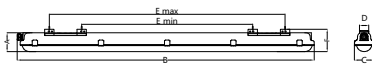

GreenPerform Waterproof G3

Init. Corr. Color Temperature	4000 K
Init. Color Rendering Index	>80
Initial input power	59.1 W
Power consumption tolerance	+/-10%

Application conditions

Ambient temperature range	-20 to +45 °C

Product data

Order product name	WT198X LED82S/840 L1 S L1500

Order code	911401571491
Numerator - Quantity Per Pack	1
Numerator - Packs per outer box	9
Material Nr. (12NC)	911401571491
Net Weight (Piece)	1.690 kg

Dimensional drawing

WT198X LED82S/840 L1 S L1500