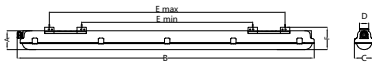

GreenPerform Waterproof G3

Init. Corr. Color Temperature	6500 K
Init. Color Rendering Index	>80
Initial input power	59.1 W
Power consumption tolerance	+/-10%

Application conditions

Ambient temperature range	-20 to +45 °C

Product data

Order product name	WT198X LED82S/865 L1 S L1500

Order code	911401571991
Numerator - Quantity Per Pack	1
Numerator - Packs per outer box	9
Material Nr. (12NC)	911401571991
Net Weight (Piece)	1.690 kg

Dimensional drawing

WT198X LED82S/865 L1 S L1500