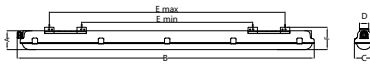

GreenPerform Waterproof G3

Init. Corr. Color Temperature	6500 K
Init. Color Rendering Index	>80
Initial input power	59.1 W
Power consumption tolerance	+/-10%

Application conditions

Ambient temperature range	-20 to +45 °C

Product data

Order product name	WT198X LED82S/865 L1 W L1500

Order code	911401552402
Numerator - Quantity Per Pack	1
Numerator - Packs per outer box	9
Material Nr. (12NC)	911401552402
Net Weight (Piece)	1.690 kg

Dimensional drawing

Type	Dimensions (mm)						Nr. Of Clips	
	A	B	C	D	E min	E max		F
1600		665			388	512	6	
11200	76	1215	80	38	538	1062	10	
11500		1515			838	1362	12	

WT198X LED82S/865 L1 W L1500