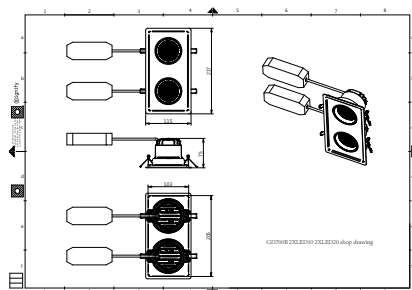

Truefashion Projector GCGM

Mech. impact protection code	-
Initial performance (IEC compliant)	
Initial luminous flux (system flux)	3369 lm
Luminous flux tolerance	+/-10%
Initial LED luminaire efficacy	79 lm/W
Init. Corr. Color Temperature	3000 K
Init. Color Rendering Index	>90
Initial input power	42 W
Power consumption tolerance	+/-10%
Application conditions	
Ambient temperature range	-15 to +35 °C

Product data	
Full product code	911401519071
Order product name	GD700B 2XLED20 930PW PSU MB BK
Order code	911401519071
Numerator - Quantity Per Pack	1
Numerator - Packs per outer box	1
Material Nr. (12NC)	911401519071
Net Weight (Piece)	0.900 kg

Dimensional drawing

GD700B 2XLED20 930PW PSU MB BK