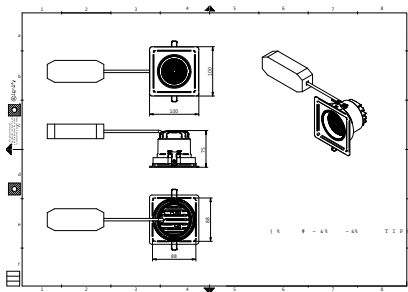

Truefashion Projector GCGM

Mech. impact protection code	-
Initial performance (IEC compliant)	
Initial luminous flux (system flux)	942 lm
Luminous flux tolerance	+/-10%
Initial LED luminaire efficacy	114 lm/W
Init. Corr. Color Temperature	3000 K
Init. Color Rendering Index	>80
Initial input power	8 W
Power consumption tolerance	+/-10%
Application conditions	
Ambient temperature range	-15 to +35 °C

Product data	
Full product code	911401518471
Order product name	GD700B LED10 830 PSU MB BK
Order code	911401518471
Numerator - Quantity Per Pack	1
Numerator - Packs per outer box	1
Material Nr. (12NC)	911401518471
Net Weight (Piece)	0.350 kg

Dimensional drawing

GD700B LED10 830 PSU MB BK