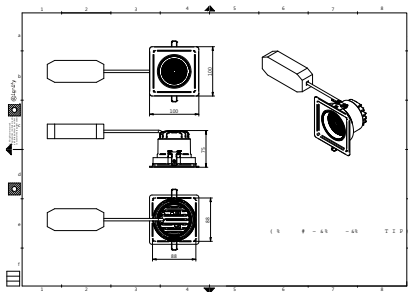

Truefashion Projector GCGM

Mech. impact protection code	-
Initial performance (IEC compliant)	
Initial luminous flux (system flux)	942 lm
Luminous flux tolerance	+/-10%
Initial LED luminaire efficacy	114 lm/W
Init. Corr. Color Temperature	3000 K
Init. Color Rendering Index	>80
Initial input power	8 W
Power consumption tolerance	+/-10%
Application conditions	
Ambient temperature range	-15 to +35 °C

Product data	
Full product code	911401518371
Order product name	GD700B LED10 830 PSU MB WH
Order code	911401518371
Numerator - Quantity Per Pack	1
Numerator - Packs per outer box	1
Material Nr. (12NC)	911401518371
Net Weight (Piece)	0.350 kg

Dimensional drawing

GD700B LED10 830 PSU MB WH