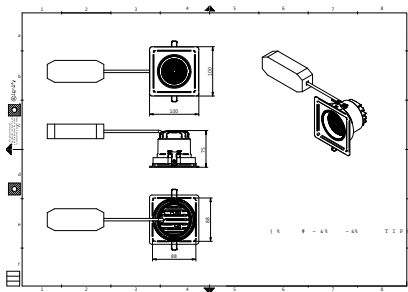

Truefashion Projector GCGM

Mech. impact protection code	-
Initial performance (IEC compliant)	
Initial luminous flux (system flux)	1685 lm
Luminous flux tolerance	+/-10%
Initial LED luminaire efficacy	79 lm/W
Init. Corr. Color Temperature	3000 K
Init. Color Rendering Index	>90
Initial input power	21 W
Power consumption tolerance	+/-10%
Application conditions	
Ambient temperature range	-15 to +35 °C

Product data	
Full product code	911401518671
Order product name	GD700B LED20 930PW PSU MB BK
Order code	911401518671
Numerator - Quantity Per Pack	1
Numerator - Packs per outer box	1
Material Nr. (12NC)	911401518671
Net Weight (Piece)	0.350 kg

Dimensional drawing

GD700B LED20 930PW PSU MB BK