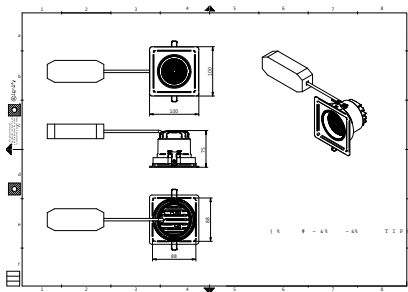

Truefashion Projector GCGM

Mech. impact protection code	-
Initial performance (IEC compliant)	
Initial luminous flux (system flux)	1685 lm
Luminous flux tolerance	+/-10%
Initial LED luminaire efficacy	79 lm/W
Init. Corr. Color Temperature	3000 K
Init. Color Rendering Index	>90
Initial input power	21 W
Power consumption tolerance	+/-10%
Application conditions	
Ambient temperature range	-15 to +35 °C

Product data	
Full product code	911401518571
Order product name	GD700B LED20 930PW PSU MB WH
Order code	911401518571
Numerator - Quantity Per Pack	1
Numerator - Packs per outer box	1
Material Nr. (12NC)	911401518571
Net Weight (Piece)	0.350 kg

Dimensional drawing

GD700B LED20 930PW PSU MB WH