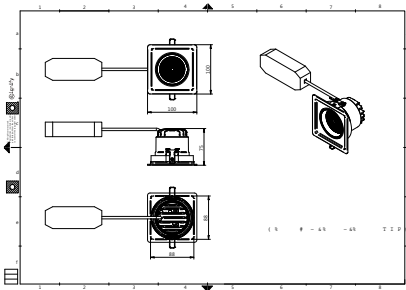

Truefashion Projector GCGM

Mech. impact protection code	-
Initial performance (IEC compliant)	
Initial luminous flux (system flux)	1184 lm
Luminous flux tolerance	+/-10%
Initial LED luminaire efficacy	56 lm/W
Init. Corr. Color Temperature	4000 K
Init. Color Rendering Index	>90
Initial input power	21 W
Power consumption tolerance	+/-10%
Application conditions	
Ambient temperature range	-15 to +35 °C

Product data	
Full product code	911401530571
Order product name	GD700B LED20 940PW PSU MB WH HB
Order code	911401530571
Numerator - Quantity Per Pack	1
Numerator - Packs per outer box	1
Material Nr. (12NC)	911401530571
Net Weight (Piece)	0.330 kg

Dimensional drawing

GD700B LED20 940PW PSU MB WH HB