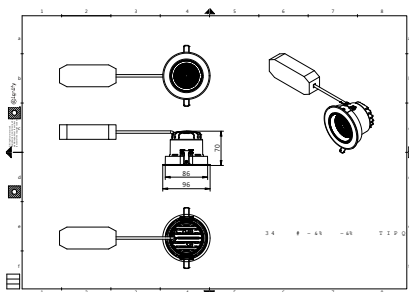

Truefashion Projector GCGM

Initial performance (IEC compliant)

Initial luminous flux (system flux)	942 lm
Luminous flux tolerance	+/-10%
Initial LED luminaire efficacy	114 lm/W
Init. Corr. Color Temperature	3000 K
Init. Color Rendering Index	>80
Initial input power	8 W
Power consumption tolerance	+/-10%

Application conditions

Ambient temperature range	-15 to +35 °C

Product data

Full product code	911401519471
Order product name	RS700B LED10 830 PSU MB WH
Order code	911401519471
Numerator - Quantity Per Pack	1
Numerator - Packs per outer box	1
Material Nr. (12NC)	911401519471
Copy Net Weight (Piece)	0.330 kg

Dimensional drawing

RS700B LED10 830 PSU MB WH