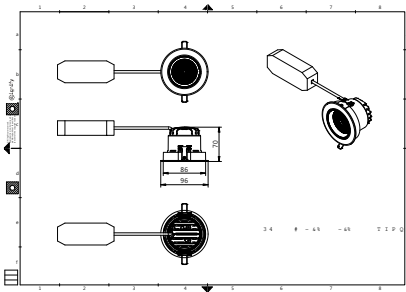

Truefashion Projector GCGM

Initial performance (IEC compliant)

Initial luminous flux (system flux)	886 lm
Luminous flux tolerance	+/-10%
Initial LED luminaire efficacy	108 lm/W
Init. Corr. Color Temperature	3000 K
Init. Color Rendering Index	>80
Initial input power	8 W
Power consumption tolerance	+/-10%

Application conditions

Ambient temperature range	-15 to +35 °C

Product data

Full product code	911401519571
Order product name	RS700B LED10 830 PSU WB WH
Order code	911401519571
Numerator - Quantity Per Pack	1
Numerator - Packs per outer box	1
Material Nr. (12NC)	911401519571
Copy Net Weight (Piece)	0.330 kg

Dimensional drawing

RS700B LED10 830 PSU WB WH