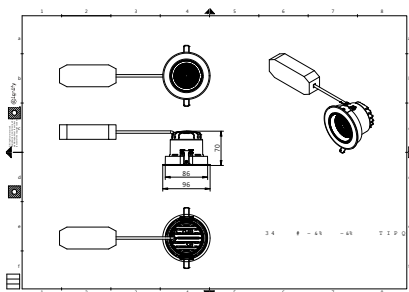

Truefashion Projector GCGM

Initial performance (IEC compliant)

Initial luminous flux (system flux)	1577 lm
Luminous flux tolerance	+/-10%
Initial LED luminaire efficacy	74 lm/W
Init. Corr. Color Temperature	3000 K
Init. Color Rendering Index	>90
Initial input power	21 W
Power consumption tolerance	+/-10%

Application conditions

Ambient temperature range	-15 to +35 °C

Product data

Full product code	911401520571
Order product name	RS700B LED20 930PC PSU MB WH
Order code	911401520571
Numerator - Quantity Per Pack	1
Numerator - Packs per outer box	1
Material Nr. (12NC)	911401520571
Net Weight (Piece)	0.330 kg

Dimensional drawing

RS700B LED20 930PC PSU MB WH