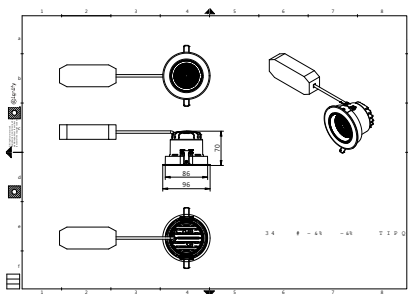

Truefashion Projector GCGM

Initial performance (IEC compliant)

Initial luminous flux (system flux)	1685 lm
Luminous flux tolerance	+/-10%
Initial LED luminaire efficacy	79 lm/W
Init. Corr. Color Temperature	3000 K
Init. Color Rendering Index	>90
Initial input power	21 W
Power consumption tolerance	+/-10%

Application conditions

Ambient temperature range	-15 to +35 °C

Product data

Full product code	911401520271
Order product name	RS700B LED20 930PW PSU MB BK
Order code	911401520271
Numerator - Quantity Per Pack	1
Numerator - Packs per outer box	1
Material Nr. (12NC)	911401520271
Net Weight (Piece)	0.330 kg

Dimensional drawing

RS700B LED20 930PW PSU MB BK