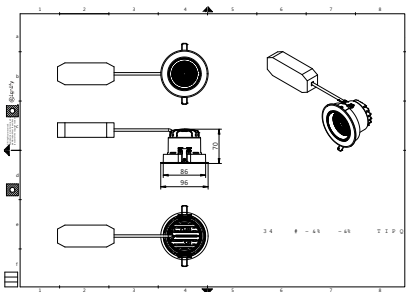

Truefashion Projector GCGM

Initial performance (IEC compliant)

Initial luminous flux (system flux)	1685 lm
Luminous flux tolerance	+/-10%
Initial LED luminaire efficacy	79 lm/W
Init. Corr. Color Temperature	3000 K
Init. Color Rendering Index	>90
Initial input power	21 W
Power consumption tolerance	+/-10%

Application conditions

Ambient temperature range	-15 to +35 °C

Product data

Full product code	911401519871
Order product name	RS700B LED20 930PW PSU MB WH
Order code	911401519871
Numerator - Quantity Per Pack	1
Numerator - Packs per outer box	1
Material Nr. (12NC)	911401519871
Net Weight (Piece)	0.330 kg

Dimensional drawing

RS700B LED20 930PW PSU MB WH