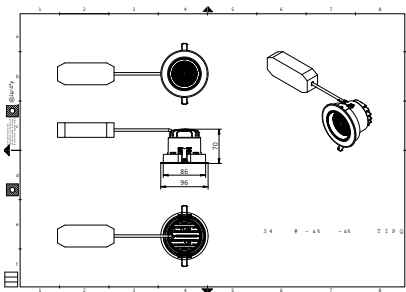

Truefashion Projector GCGM

Initial performance (IEC compliant)

Initial luminous flux (system flux)	1685 lm
Luminous flux tolerance	+/-10%
Initial LED luminaire efficacy	79 lm/W
Init. Corr. Color Temperature	3000 K
Init. Color Rendering Index	>90
Initial input power	21 W
Power consumption tolerance	+/-10%

Application conditions

Ambient temperature range	-15 to +35 °C

Product data

Full product code	911401520171
Order product name	RS700B LED20 930PW PSU NB BK
Order code	911401520171
Numerator - Quantity Per Pack	1
Numerator - Packs per outer box	1
Material Nr. (12NC)	911401520171
Net Weight (Piece)	0.330 kg

Dimensional drawing

RS700B LED20 930PW PSU NB BK