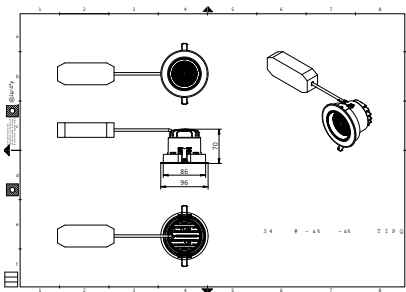

Truefashion Projector GCGM

Initial performance (IEC compliant)

Initial luminous flux (system flux)	1685 lm
Luminous flux tolerance	+/-10%
Initial LED luminaire efficacy	79 lm/W
Init. Corr. Color Temperature	3000 K
Init. Color Rendering Index	>90
Initial input power	21 W
Power consumption tolerance	+/-10%

Application conditions

Ambient temperature range	-15 to +35 °C

Product data

Full product code	911401519771
Order product name	RS700B LED20 930PW PSU NB WH
Order code	911401519771
Numerator - Quantity Per Pack	1
Numerator - Packs per outer box	1
Material Nr. (12NC)	911401519771
Net Weight (Piece)	0.330 kg

Dimensional drawing

RS700B LED20 930PW PSU NB WH