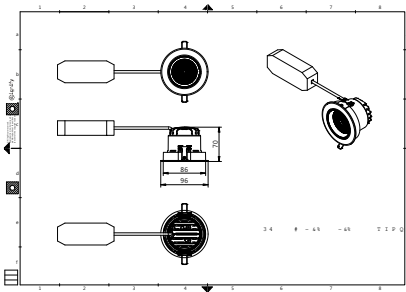

Truefashion Projector GCGM

Initial performance (IEC compliant)

Initial luminous flux (system flux)	1586 lm
Luminous flux tolerance	+/-10%
Initial LED luminaire efficacy	75 lm/W
Init. Corr. Color Temperature	3000 K
Init. Color Rendering Index	>90
Initial input power	21 W
Power consumption tolerance	+/-10%

Application conditions

Ambient temperature range	-15 to +35 °C

Product data

Full product code	911401520371
Order product name	RS700B LED20 930PW PSU WB BK
Order code	911401520371
Numerator - Quantity Per Pack	1
Numerator - Packs per outer box	1
Material Nr. (12NC)	911401520371
Net Weight (Piece)	0.330 kg

Dimensional drawing

RS700B LED20 930PW PSU WB BK