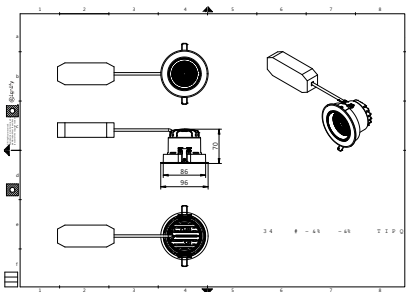

Warnings and Safety

- 3 years

Product data

General information		Controls and dimming	
Light source color	930 warm white	Dimmable	No
Optical cover/lens type	Lens	Mechanical and housing	
Control interface	-	Housing Material	Aluminum
Protection class IEC	Safety class II	Optical cover/lens material	Polymethyl methacrylate
CE mark	CE mark	Optical cover/lens finish	-
Number of products on MCB of 16 A type B	1	Overall height	70 mm
Light source engine type	LED	Overall diameter	96 mm
Operating and electrical		Color	White RAL 9003
Input Voltage	220 to 240 V	Approval and application	
Input Frequency	50 or 60 Hz	Ingress protection code	IP20 [Finger-protected]
Power Factor (Min)	0.97	Mech. impact protection code	-

Application conditions

Ambient temperature range	-15 to +35 °C
---------------------------	---------------

Product data

Full product code	911401519971
Order product name	RS700B LED20 930PW PSU WB WH
Order code	911401519971
Numerator - Quantity Per Pack	1
Numerator - Packs per outer box	1
Material Nr. (12NC)	911401519971
Net Weight (Piece)	0.330 kg

Dimensional drawing

RS700B LED20 930PW PSU WB WH